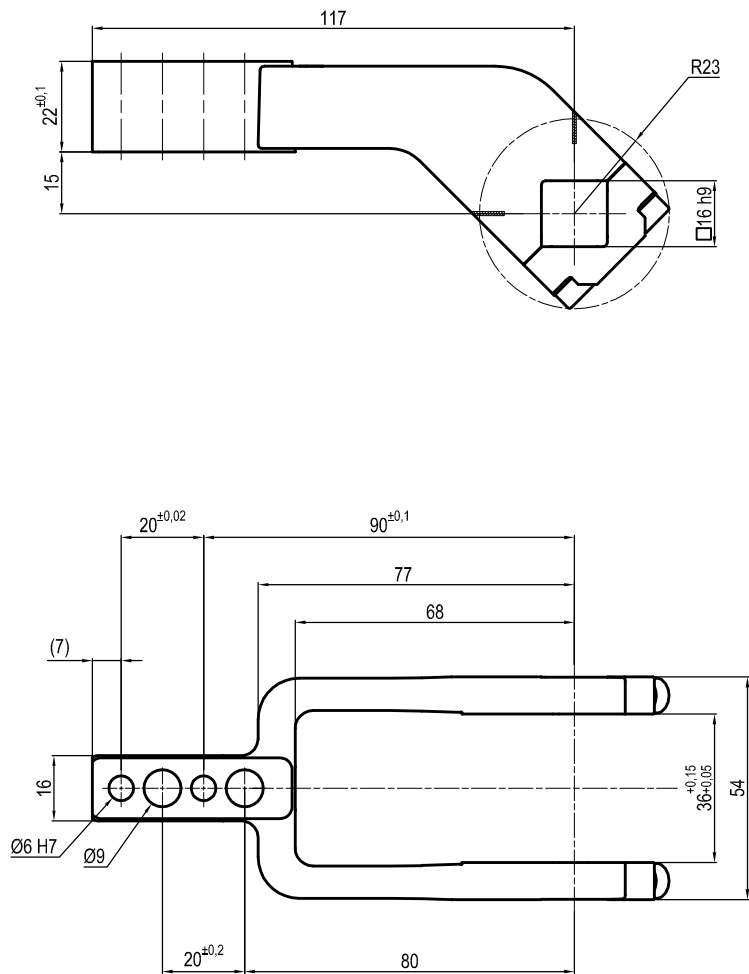

Clamp size	Material	Weight
40 mm	Aluminium	0.2 Kg

THE CLAMPING ARM INCLUDES THE NECESSARY SCREWS

Subject to technical modification without notice.

Clamp size	Material	Weight
40 mm	Steel	0.4 Kg

THE CLAMPING ARM INCLUDES THE NECESSARY SCREWS

Subject to technical modification without notice.

Clamp size	Material	Weight
40 mm	Steel	0.4 Kg

THE CLAMPING ARM INCLUDES THE NECESSARY SCREWS

Subject to technical modification without notice.