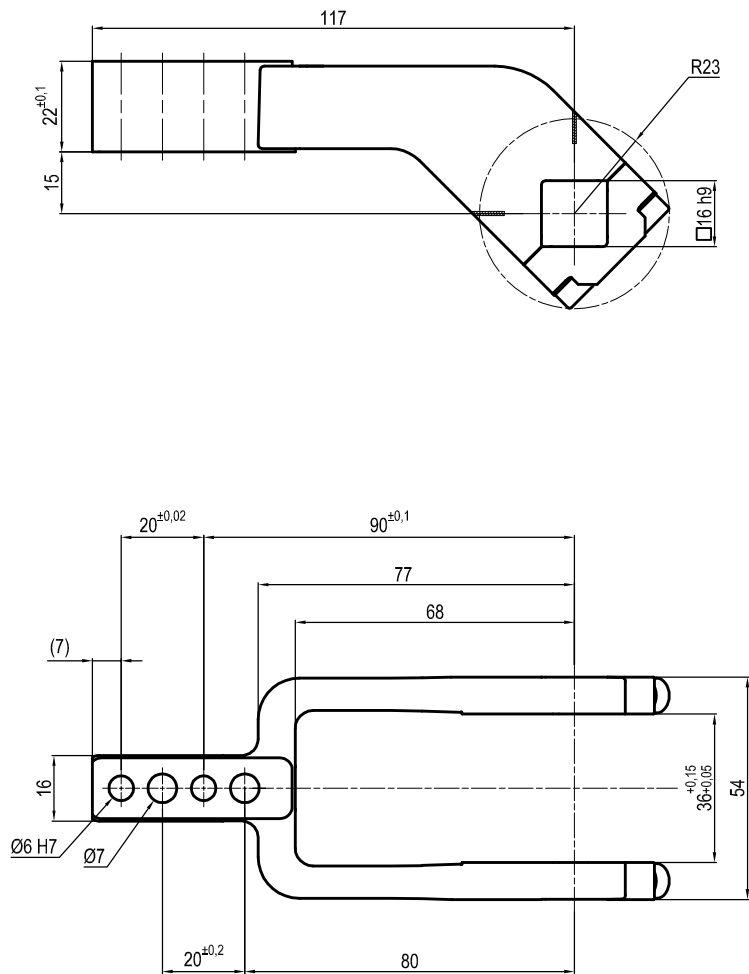

Clamp size	Material	Weight
40 mm	Aluminium	0.2 Kg

THE CLAMPING ARM INCLUDES THE NECESSARY SCREWS

Subject to technical modification without notice.

Clamp size	Material	Weight
40 mm	Steel	0.4 Kg

THE CLAMPING ARM INCLUDES THE NECESSARY SCREWS

Subject to technical modification without notice.

Clamp size	Material	Weight
40 mm	Steel	0.4 Kg

THE CLAMPING ARM INCLUDES THE NECESSARY SCREWS

Subject to technical modification without notice.